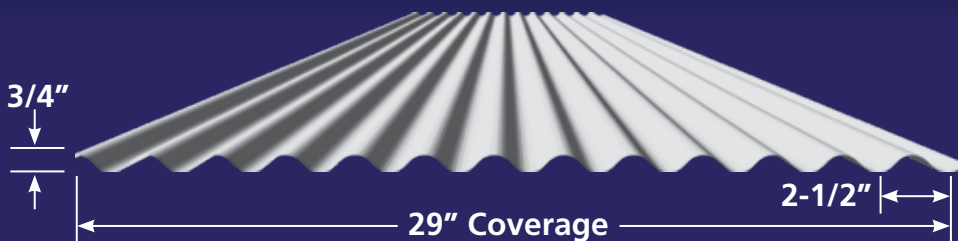

# GULFWAVE™

PREMIUM METAL ROOFING

RIDE THE WAVE OF ARCHITECTURAL DISTINCTION

Add strength, charm and character to both residential and commercial projects with our GulfWave™ corrugated panel. Featuring a continuous 3/4" rolling rib, the GulfWave™ panel offers a timeless look that has been featured on projects across the United States.

29" coverage exposed fasteners allow the GulfWave™ panel to cover a lot of space quickly and makes for easy installation.

\*All measurements are nominal and can vary according to FL Building Code.

**EXPOSED SCREW** ROOF SYSTEM